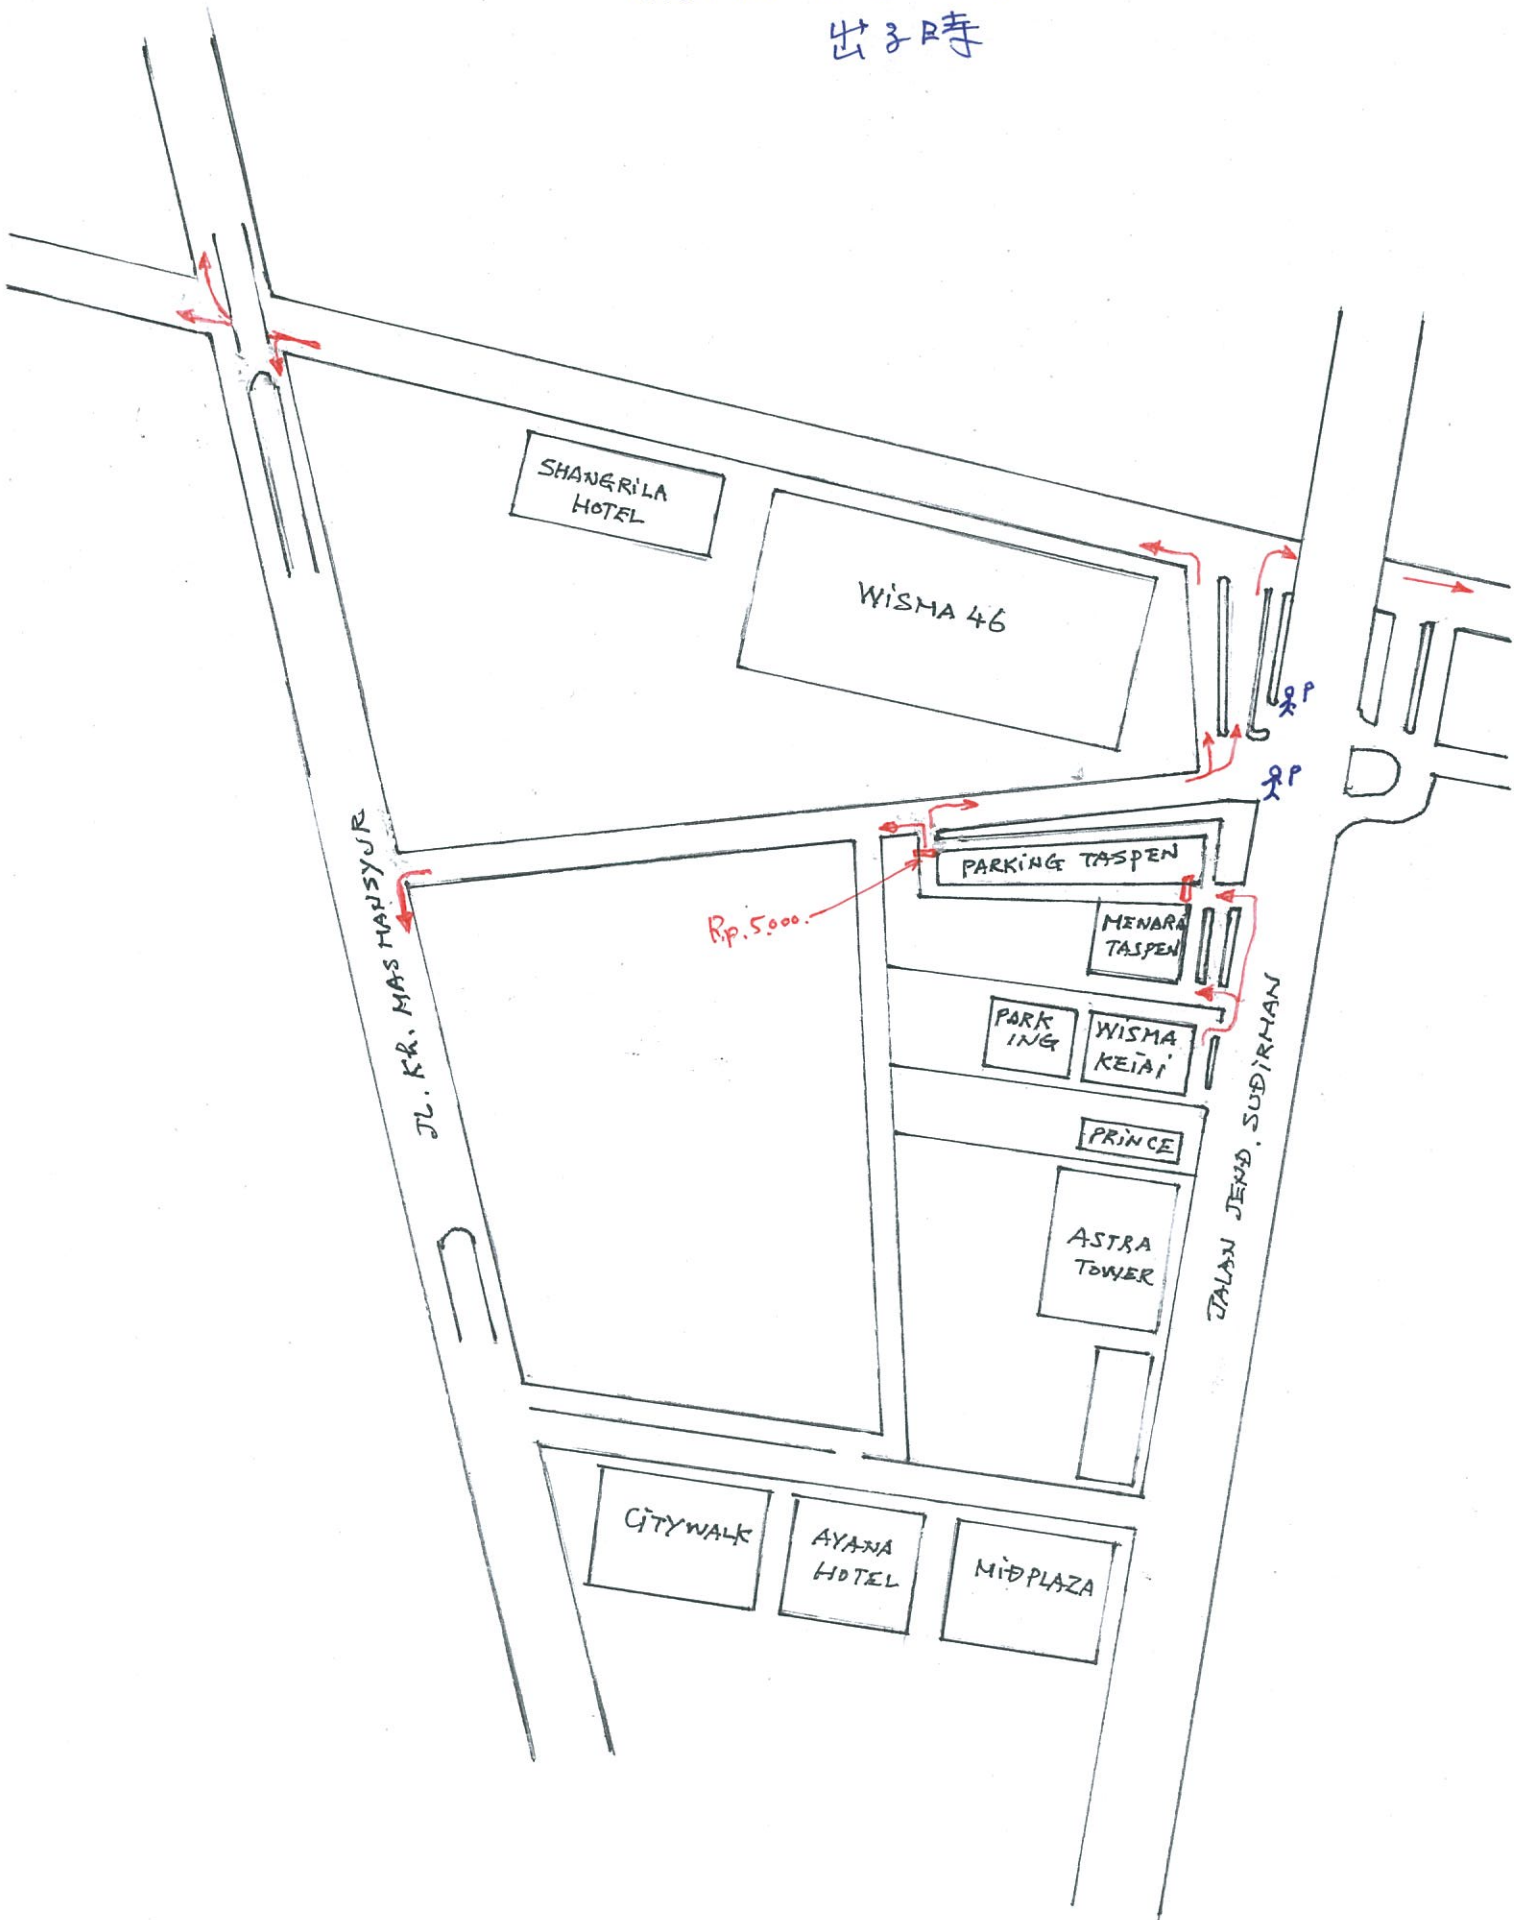

WISMA KEIAI 出子時

JL. KR. MAS HARSYUR

Rp. 5.000.

JALAN JEND. SUBIRMAN

SHANGRI-LA HOTEL

WISMA 46

PARKING TASPEN

MENARA TASPEN

PARKING

WISMA KEIAI

PRINCE

ASTRA TOWER

CITYWALK

AYANA HOTEL

MID PLAZA