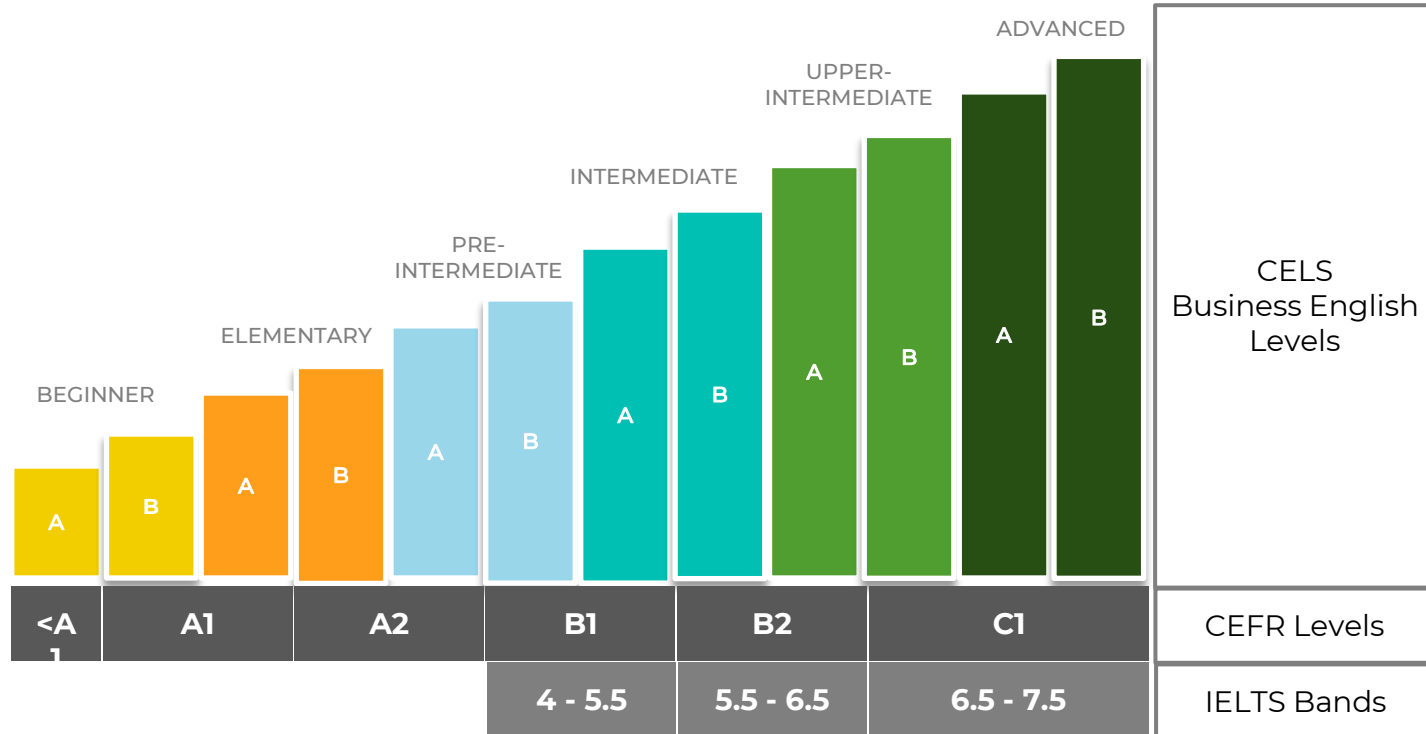

Business English Learning Path